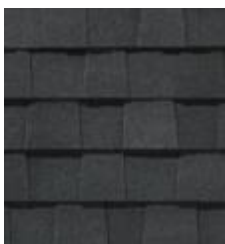

# *Estates of Fieldstream HOA*

Approved roof colors.

Adopted by the ARC and Board of Directors on Feb. 9, 2016.

Max Def Driftwood

Max Def Heather Blend

Max Def Burnt Sienna

Max Def Powder

Max Def Shenandoah

Max Def Moire Black

Max Def Charcoal Black

All roofs must be approved before installation.

The approved colors were selected from the Landmark Pro Color Palette by CertainTeed. Other manufacturer's shingle colors may be approved if the color is the same or very similar to the approved colors.