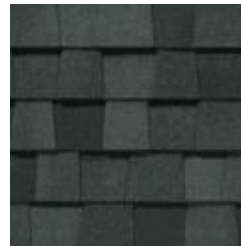

# *Estates of Fieldstream HOA*

Approved roof colors.

Adopted by the ARC and Board of Directors on Feb. 9, 2016.

Max Def Driftwood

Max Def Heather Blend

Max Def Burnt Sienna

Max Def Powder

Max Def Shenandoah

Max Def Moire Black

Max Def Charcoal Black

All roofs must be approved before installation.

The approved colors were selected from the Landmark Pro Color Palette by CertainTeed. Other manufacturer's shingle colors may be approved if the color is the same or very similar to the approved colors.