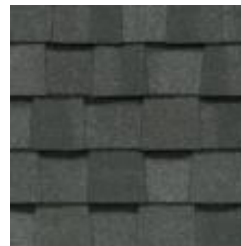

# *Estates of Fieldstream HOA*

Approved roof colors.

Adopted by the ARC and Board of Directors on Feb. 9, 2016.

Max Def Driftwood

Max Def Heather Blend

Max Def Burnt Sienna

Max Def Powder

Max Def Shenandoah

Max Def Moire Black

Max Def Charcoal Black

All roofs must be approved before installation.

The approved colors were selected from the Landmark Pro Color Palette by CertainTeed. Other manufacturer's shingle colors may be approved if the color is the same or very similar to the approved colors.